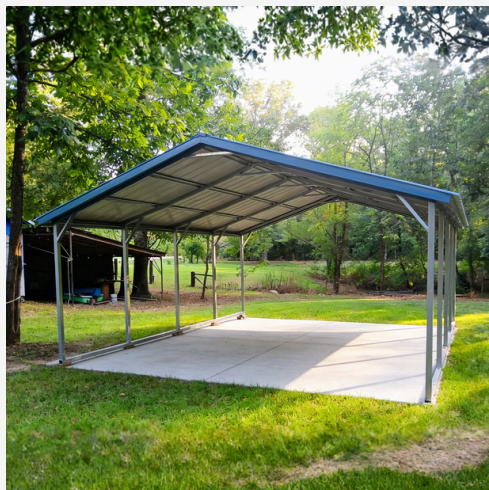

\$3,700- \$5,200

The Undertaker

Standard 2-Car Enclosed Carport

Size: 20 x 20 x 7 ft

\$3,800 - \$5,300

Van Haven

Perfect 2-Car Carport

Size: 24 x 20 x 8 ft

\$3,000 - \$4,500

Journeyman

Well Covered 2+ Car Carport

Size: 24 x 25 x 8 ft

\$4,500 - \$6,000

Mötley Cruiser

Spacious 2-Car Carport

Size: 20 x 20 x 7 ft

\$1,900 - \$3,400

CARPORTS

Heartbreaker

Spacious 2-Car Carport

Size: 20 x 25 x 8 ft

\$1,600 - \$3,100

Slim Shady

Spacious 2-Car Carport

Size: 20 x 25 x 8 ft

\$3,700 - \$5,200

Tin Man

Well-Covered 2-Car Carport

Size: 20 x 20 x 8 ft

\$3,800 - \$5,300

Fall Phoenix

Cost Effective 2-Car Carport